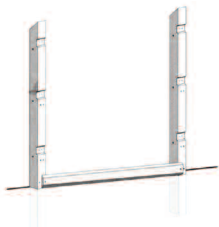

### **GRAVEL BOARDS**

For slotted posts

**FENCE HEIGHT**

Any

Rock face or plain designs

**DIMENSIONS**

6' long (1800) x 12" (300) x 2" (50)

### **RECESSED POSTS**

For domestic / commercial close board fencing

**FENCE HEIGHT**

6' (1800mm)

All other sizes available.

**DIMENSIONS**

140 x 115 x 2400 long

### **GRAVEL BOARDS**

For use with recessed posts

**FENCE HEIGHT**

Any

**DIMENSIONS**

150 x 50 x 3000 long