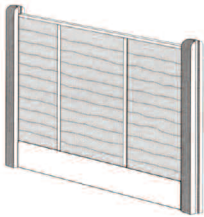

### **SLOTTED POSTS**

For standard domestic fencing panels

**FENCE HEIGHT**

6' (1800mm)

Other sizes available, including end and corner posts.

**DIMENSIONS**

100 x 90 x 2400 long

### **GRAVEL BOARDS**

For slotted posts

**FENCE HEIGHT**

Any

Rock face or plain designs

**DIMENSIONS**

6' long (1800) x 12" (300) x 2" (50)

### **RECESSED POSTS**

For domestic / commercial close board fencing

**FENCE HEIGHT**

6' (1800mm)

All other sizes available.

**DIMENSIONS**

140 x 115 x 2400 long